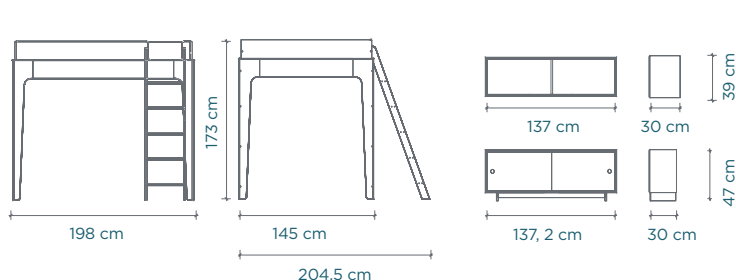

mattress size: 132 cm × 71 cm

Fawn Cot

mattress size: 132 cm × 71 cm

Perch Toddler Bed

mattress size: 132 cm × 71 cm

XL Changing Station

Changing Station

River Twin Bed With Trundle

mattress size: 99 cm × 191 cm
trundle mattress size: 97 cm × 183 cm × 13 cm

Sparrow Twin Bed With Trundle

Perch Bunk Bed With Storage

mattress size: 99 cm × 191 cm

Perch Full Bed Loft Bed With Storage

204.5 cm

AUSTRALIA

Merlin Dressers

ML and Sparrow Night Stand

Mini Library, Vertical Mini Library

Brooklyn Desk

Play Chairs, Play Table

Toy Store