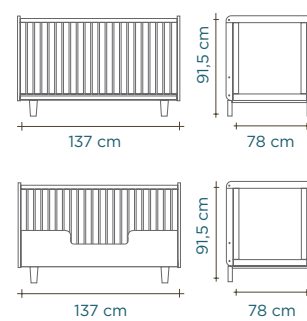

AUSTRALIA

Classic Cot

mattress size: 132 cm × 71 cm

Sparrow Cot

mattress size: 132 cm × 71 cm

Rhea Cot

mattress size: 132 cm × 71 cm

Elephant Cot

mattress size: 132 cm × 71 cm

Fawn Cot

mattress size: 132 cm × 71 cm

Perch Toddler Bed

mattress size: 132 cm × 71 cm

XL Changing Station

Changing Station

River Twin Bed With Trundle

mattress size: 99 cm × 191 cm
trundle mattress size: 97 cm × 183 cm × 13 cm

Sparrow Twin Bed With Trundle

Perch Bunk Bed With Storage

mattress size: 99 cm × 191 cm

Perch Full Bed Loft Bed With Storage

204.5 cm