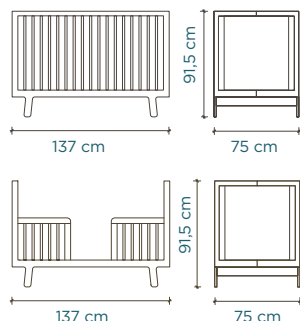

AUSTRALIA

Classic Cot

mattress size: 132 cm × 71 cm

Sparrow Cot

mattress size: 132 cm × 71 cm

Rhea Cot

mattress size: 132 cm × 71 cm

Elephant Cot

mattress size: 132 cm × 71 cm

Fawn Cot

mattress size: 132 cm × 71 cm

Perch Toddler Bed

mattress size: 132 cm × 71 cm

XL Changing Station

Changing Station

River Twin Bed With Trundle

mattress size: 99 cm × 191 cm
trundle mattress size: 97 cm × 183 cm × 13 cm

Sparrow Twin Bed With Trundle

Perch Bunk Bed With Storage

mattress size: 99 cm × 191 cm

Perch Full Bed Loft Bed With Storage

204.5 cm