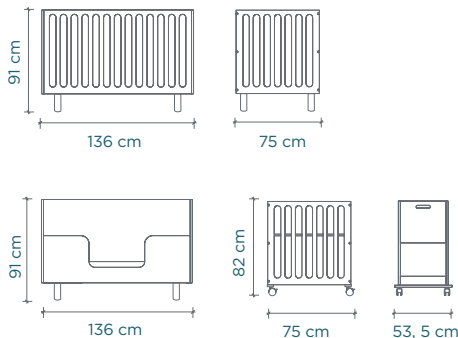

AUSTRALIA

Classic Cot

mattress size: 132 cm × 71 cm

Sparrow Cot

mattress size: 132 cm × 71 cm

Rhea Cot

mattress size: 132 cm × 71 cm

Elephant Cot

mattress size: 132 cm × 71 cm

Fawn Cot

mattress size: 132 cm × 71 cm

Perch Toddler Bed

mattress size: 132 cm × 71 cm

XL Changing Station

Changing Station

River Twin Bed With Trundle

mattress size: 99 cm × 191 cm
trundle mattress size: 97 cm × 183 cm × 13 cm

Sparrow Twin Bed With Trundle

Perch Bunk Bed With Storage

mattress size: 99 cm × 191 cm

Perch Full Bed Loft Bed With Storage

204.5 cm