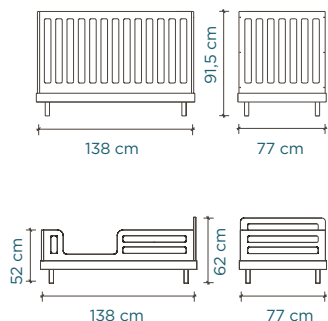

AUSTRALIA

Classic Cot

mattress size: 132 cm × 71 cm

Sparrow Cot

mattress size: 132 cm × 71 cm

Rhea Cot

mattress size: 132 cm × 71 cm

Elephant Cot

mattress size: 132 cm × 71 cm

Fawn Cot

mattress size: 132 cm × 71 cm

Perch Toddler Bed

mattress size: 132 cm × 71 cm

XL Changing Station

Changing Station

River Twin Bed With Trundle

mattress size: 99 cm × 191 cm
trundle mattress size: 97 cm × 183 cm × 13 cm

Sparrow Twin Bed With Trundle

Perch Bunk Bed With Storage

mattress size: 99 cm × 191 cm

Perch Full Bed Loft Bed With Storage

204.5 cm