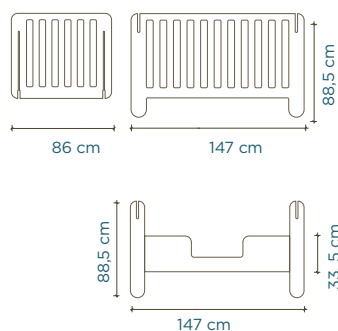

AUSTRALIA

Classic Cot

mattress size: 132 cm × 71 cm

Sparrow Cot

mattress size: 132 cm × 71 cm

Rhea Cot

mattress size: 132 cm × 71 cm

Elephant Cot

mattress size: 132 cm × 71 cm

Fawn Cot

mattress size: 132 cm × 71 cm

Perch Toddler Bed

mattress size: 132 cm × 71 cm

XL Changing Station

Changing Station

River Twin Bed With Trundle

mattress size: 99 cm × 191 cm
trundle mattress size: 97 cm × 183 cm × 13 cm

Sparrow Twin Bed With Trundle

Perch Bunk Bed With Storage

mattress size: 99 cm × 191 cm

Perch Full Bed Loft Bed With Storage

204.5 cm