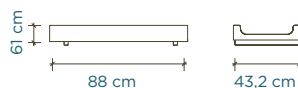

AUSTRALIA

Classic Cot

mattress size: 132 cm × 71 cm

Sparrow Cot

mattress size: 132 cm × 71 cm

Rhea Cot

mattress size: 132 cm × 71 cm

Elephant Cot

mattress size: 132 cm × 71 cm

Fawn Cot

mattress size: 132 cm × 71 cm

Perch Toddler Bed

mattress size: 132 cm × 71 cm

XL Changing Station

Changing Station

River Twin Bed With Trundle

mattress size: 99 cm × 191 cm
trundle mattress size: 97 cm × 183 cm × 13 cm

Sparrow Twin Bed With Trundle

Perch Bunk Bed With Storage

mattress size: 99 cm × 191 cm

Perch Full Bed Loft Bed With Storage

204.5 cm