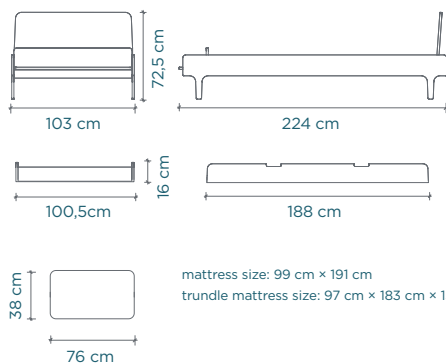

AUSTRALIA

Classic Cot

mattress size: 132 cm × 71 cm

Sparrow Cot

mattress size: 132 cm × 71 cm

Rhea Cot

mattress size: 132 cm × 71 cm

Elephant Cot

mattress size: 132 cm × 71 cm

Fawn Cot

mattress size: 132 cm × 71 cm

Perch Toddler Bed

mattress size: 132 cm × 71 cm

XL Changing Station

Changing Station

River Twin Bed With Trundle

mattress size: 99 cm × 191 cm
trundle mattress size: 97 cm × 183 cm × 13 cm

Sparrow Twin Bed With Trundle

Perch Bunk Bed With Storage

mattress size: 99 cm × 191 cm

Perch Full Bed Loft Bed With Storage

204.5 cm