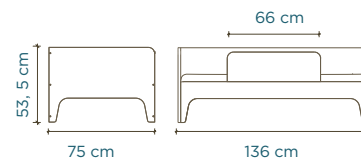

AUSTRALIA

Classic Cot

mattress size: 132 cm × 71 cm

Sparrow Cot

mattress size: 132 cm × 71 cm

Rhea Cot

mattress size: 132 cm × 71 cm

Elephant Cot

mattress size: 132 cm × 71 cm

Fawn Cot

mattress size: 132 cm × 71 cm

Perch Toddler Bed

mattress size: 132 cm × 71 cm

XL Changing Station

Changing Station

River Twin Bed With Trundle

mattress size: 99 cm × 191 cm
trundle mattress size: 97 cm × 183 cm × 13 cm

Sparrow Twin Bed With Trundle

Perch Bunk Bed With Storage

mattress size: 99 cm × 191 cm

Perch Full Bed Loft Bed With Storage

204.5 cm