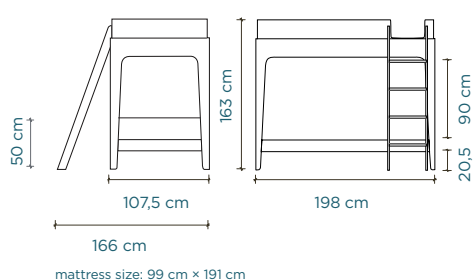

AUSTRALIA

Classic Cot

mattress size: 132 cm × 71 cm

Sparrow Cot

mattress size: 132 cm × 71 cm

Rhea Cot

mattress size: 132 cm × 71 cm

Elephant Cot

mattress size: 132 cm × 71 cm

Fawn Cot

mattress size: 132 cm × 71 cm

Perch Toddler Bed

mattress size: 132 cm × 71 cm

XL Changing Station

Changing Station

River Twin Bed With Trundle

mattress size: 99 cm × 191 cm
trundle mattress size: 97 cm × 183 cm × 13 cm

Sparrow Twin Bed With Trundle

Perch Bunk Bed With Storage

mattress size: 99 cm × 191 cm

Perch Full Bed Loft Bed With Storage

204.5 cm