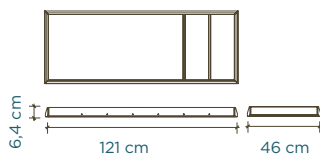

AUSTRALIA

Classic Cot

mattress size: 132 cm × 71 cm

Sparrow Cot

mattress size: 132 cm × 71 cm

Rhea Cot

mattress size: 132 cm × 71 cm

Elephant Cot

mattress size: 132 cm × 71 cm

Fawn Cot

mattress size: 132 cm × 71 cm

Perch Toddler Bed

mattress size: 132 cm × 71 cm

XL Changing Station

Changing Station

River Twin Bed With Trundle

mattress size: 99 cm × 191 cm
trundle mattress size: 97 cm × 183 cm × 13 cm

Sparrow Twin Bed With Trundle

Perch Bunk Bed With Storage

mattress size: 99 cm × 191 cm

Perch Full Bed Loft Bed With Storage

204.5 cm