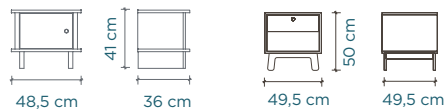

mattress size: 132 cm × 71 cm

Fawn Cot

mattress size: 132 cm × 71 cm

Perch Toddler Bed

mattress size: 132 cm × 71 cm

XL Changing Station

Changing Station

River Twin Bed With Trundle

mattress size: 99 cm × 191 cm
trundle mattress size: 97 cm × 183 cm × 13 cm

Sparrow Twin Bed With Trundle

Perch Bunk Bed With Storage

mattress size: 99 cm × 191 cm

Perch Full Bed Loft Bed With Storage

204.5 cm

AUSTRALIA

Merlin Dressers

ML and Sparrow Night Stand

Mini Library, Vertical Mini Library

Brooklyn Desk

Play Chairs, Play Table

Toy Store