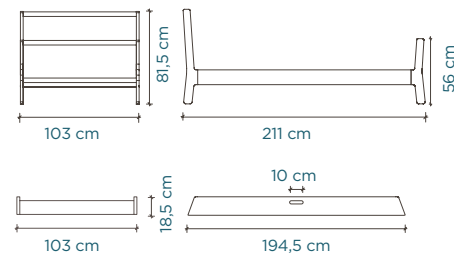

mattress size: 132 cm × 71 cm

Fawn Cot

mattress size: 132 cm × 71 cm

Perch Toddler Bed

mattress size: 132 cm × 71 cm

XL Changing Station

Changing Station

River Twin Bed With Trundle

mattress size: 99 cm × 191 cm
trundle mattress size: 97 cm × 183 cm × 13 cm

Sparrow Twin Bed With Trundle

Perch Bunk Bed With Storage

mattress size: 99 cm × 191 cm

Perch Full Bed Loft Bed With Storage

204.5 cm