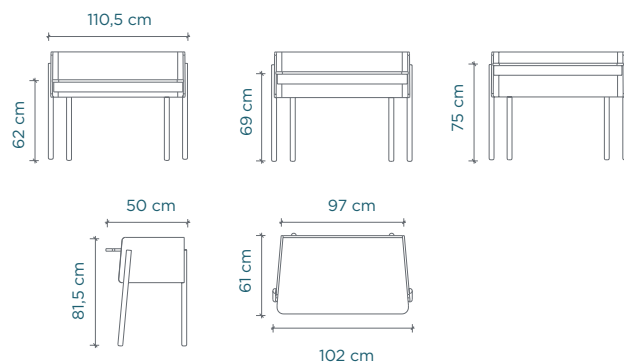

mattress size: 99 cm × 191 cm
trundle mattress size: 97 cm × 183 cm × 13 cm

Sparrow Twin Bed With Trundle

Perch Bunk Bed With Storage

mattress size: 99 cm × 191 cm

Perch Full Bed Loft Bed With Storage

204.5 cm

AUSTRALIA

Merlin Dressers

ML and Sparrow Night Stand

Mini Library, Vertical Mini Library

Brooklyn Desk

Play Chairs, Play Table

Toy Store