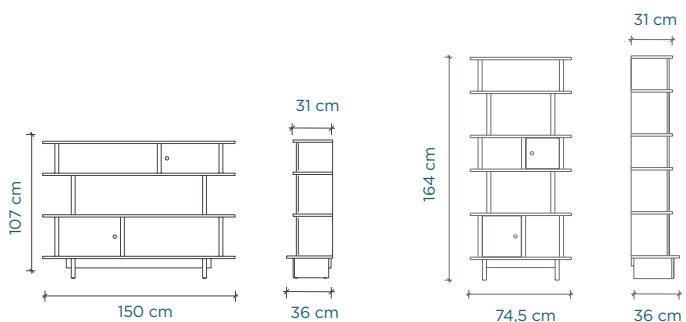

mattress size: 99 cm × 191 cm
trundle mattress size: 97 cm × 183 cm × 13 cm

Sparrow Twin Bed With Trundle

Perch Bunk Bed With Storage

mattress size: 99 cm × 191 cm

Perch Full Bed Loft Bed With Storage

204.5 cm

AUSTRALIA

Merlin Dressers

ML and Sparrow Night Stand

Mini Library, Vertical Mini Library

Brooklyn Desk

Play Chairs, Play Table

Toy Store