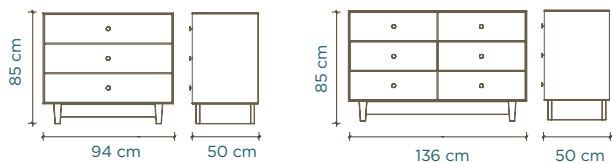

mattress size: 132 cm × 71 cm

Fawn Cot

mattress size: 132 cm × 71 cm

Perch Toddler Bed

mattress size: 132 cm × 71 cm

XL Changing Station

Changing Station

River Twin Bed With Trundle

mattress size: 99 cm × 191 cm
trundle mattress size: 97 cm × 183 cm × 13 cm

Sparrow Twin Bed With Trundle

Perch Bunk Bed With Storage

mattress size: 99 cm × 191 cm

Perch Full Bed Loft Bed With Storage

204.5 cm

AUSTRALIA

Merlin Dressers

ML and Sparrow Night Stand

Mini Library, Vertical Mini Library

Brooklyn Desk

Play Chairs, Play Table

Toy Store