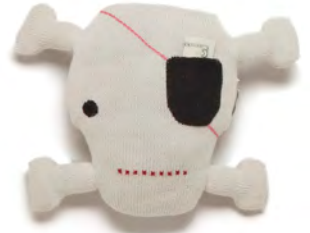

PIGEON

TOOTH FAIRY PILLOW

EIFFEL TOWER

PIRATE PILLOW
with secret pocket

GHOST
W/REMOVABLE MASK

HEART

APPLE

CLOUD

HAND CROCHET BUTTERFLIES

(set of 2) - (set of 3)
(set of 6)

HAND CROCHET SEA LIFE

(set of 2) - (set of 3)
(set of 5)

BEAR

GARLANDS

MASK & TAIL SET

One Size